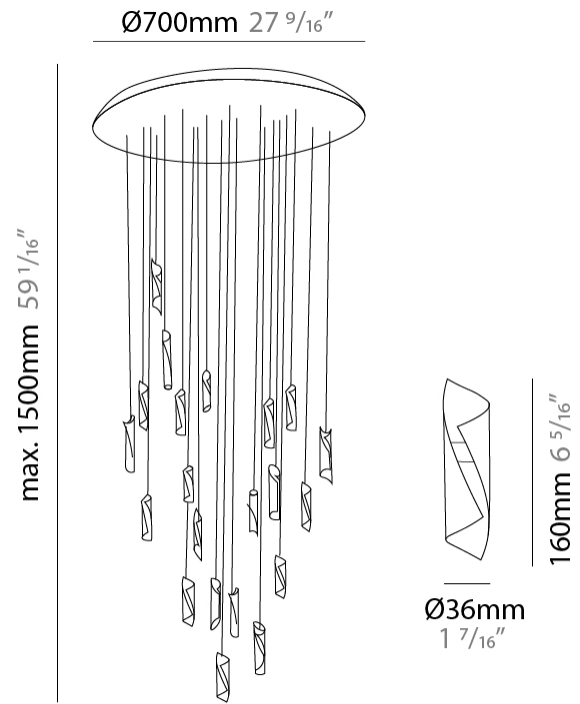

PROJECT
TYPE
SPECIFIER
QUANTITY
DATE

HUE 20 SUSPENSION

D131004-

base number Finish
Options

1. To build a product code in our configurator select the specify button on the base model # product page
2. To build a manual product code on this datasheet choose from the options listed below in blue font and add the suffix to the base model #

GENERAL

Series: HUE
Subseries: Hue 20
Brand: Knikerboker
Division: Design
Mounting Type: Suspension
Mounting Location: Ceiling
Subcategory: Ambient

PHYSICAL

Shape: Abstract
Diameter (mm): 700
Diameter (in): 27 9/16
Height (mm): 160
Height (in): 6 5/16
Max. Overall Height (mm): 1500
Max. Overall Height (in): 59 1/16
Light Distribution: Direct / Indirect
Fixture Finish: BRL / BFM / BRW / CLF / CLM / CLW / GLF / GLM / GLW / MBK / SLF / SLM / SLW / WHI
Fixture Material: Metal
Cable Details: Silicon Coaxial Cable

ELECTRICAL

Lamp Type: LED
Total Output Wattage (W): 30
Dimming: Phase Dimming (120Vac Only)
Driver Included: Yes
Driver Location: Integrated
Driver Type: Constant Current - Universal
Driver Class: Class 2
Input Voltage (V): 120 - 277
Constant Current (MA): 350
Upon Request: Phase dimming @120Vac only / Non-dimming 277Vac

LED

Number of LEDs: 20
Color Temperature (°K): 3000
Max. Delivered Lumen (lm): 3000
CRI: >80 CRI
Lamp Life (hrs): 50000

OPTICAL

RATINGS AND CERTIFICATIONS

Certified By: Certified for North American Standards
IP rating: IP20