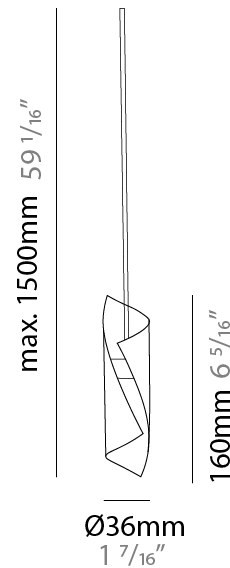

HUE SINGLE SUSPENSION

D131002-

base number   Finish
Options

1. To build a product code in our configurator select the specify button on the base model # product page
2. To build a manual product code on this datasheet choose from the options listed below in blue font and add the suffix to the base model #

GENERAL

Series: HUE
Subseries: Hue Single
Brand: Knikerboker
Division: Design
Mounting Type: Suspension
Mounting Location: Ceiling
Subcategory: Ambient

PHYSICAL

Shape: Abstract
Diameter (mm): 36
Diameter (in): 1 7/16
Height (mm): 160
Height (in): 6 5/16
Max. Overall Height (mm): 1500
Max. Overall Height (in): 59 1/16
Light Distribution: Direct / Indirect
Fixture Finish: BRL / BFM / BRW / CLF / CLM / CLW / GLF / GLM / GLW / MBK / SLF / SLM / SLW / WHI
Fixture Material: Metal
Cable Details: 1500mm Silicon Coaxial Cable

ELECTRICAL

Lamp Type: LED
Total Output Wattage (W): 1.5
Dimming: Non-Dimmable
Driver Included: Yes
Driver Location: Integrated
Driver Type: Constant Current - Universal
Driver Class: Class 2
Input Voltage (V): 120 - 277
Constant Current (MA): 350
Upon Request: (See components) Remote: Phase dimming 120Vac

LED

Number of LEDs: 1
Color Temperature (°K): 3000
Max. Delivered Lumen (lm): 150
CRI: >80 CRI
Lamp Life (hrs): 50000

OPTICAL

RATINGS AND CERTIFICATIONS

Certified By: Certified for North American Standards
IP rating: IP20

PROJECT	_____
TYPE	_____
SPECIFIER	_____
QUANTITY	_____
DATE	_____