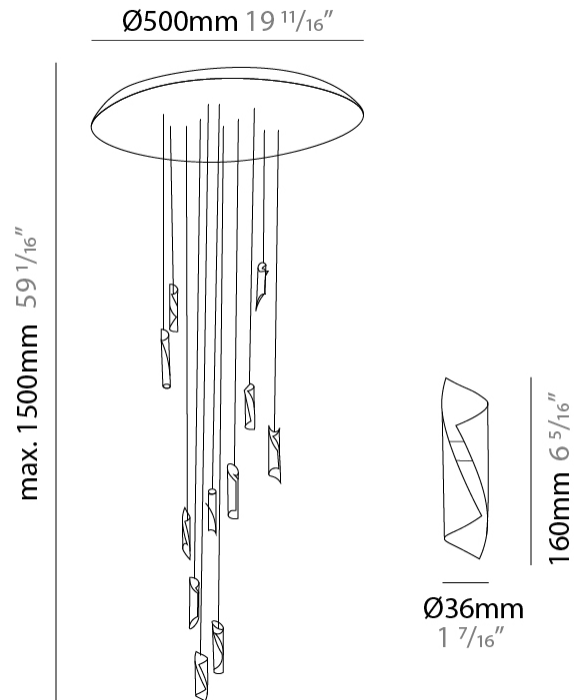

PROJECT
TYPE
SPECIFIER
QUANTITY
DATE

HUE 10 SUSPENSION

D131003-

base number Finish
Options

1. To build a product code in our configurator select the specify button on the base model # product page
2. To build a manual product code on this datasheet choose from the options listed below in blue font and add the suffix to the base model #

GENERAL

Series: HUE
Subseries: Hue 10
Brand: Knikerboker
Division: Design
Mounting Type: Suspension
Mounting Location: Ceiling
Subcategory: Ambient

PHYSICAL

Shape: Abstract
Diameter (mm): 500
Diameter (in): 19 11/16
Height (mm): 160
Height (in): 6 5/16
Max. Overall Height (mm): 1500
Max. Overall Height (in): 59 1/16
Light Distribution: Direct / Indirect
Fixture Finish: BRL / BFM / BRW / CLF / CLM / CLW / GLF / GLM / GLW / MBK / SLF / SLM / SLW / WHI
Fixture Material: Metal
Cable Details: Silicon Coaxial Cable

ELECTRICAL

Lamp Type: LED
Total Output Wattage (W): 15
Dimming: Non-Dimming / Phase Dimming (120vac Only)
Driver Included: Yes
Driver Location: Integrated
Driver Type: Constant Current - Universal
Driver Class: Class 2
Input Voltage (V): 120 - 277
Constant Current (MA): 350

LED

Number of LEDs: 10
Color Temperature (°K): 3000
Max. Delivered Lumen (lm): 1500
CRI: >80 CRI
Lamp Life (hrs): 50000

OPTICAL

RATINGS AND CERTIFICATIONS

Certified By: Certified for North American Standards
IP rating: IP20