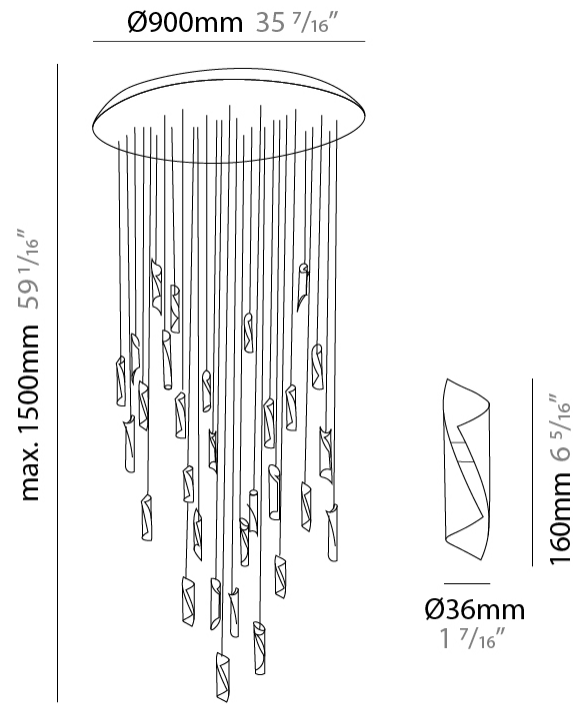

PROJECT
TYPE
SPECIFIER
QUANTITY
DATE

HUE 30 SUSPENSION

D131005-

base number Finish
Options

1. To build a product code in our configurator select the specify button on the base model # product page
2. To build a manual product code on this datasheet choose from the options listed below in blue font and add the suffix to the base model #

GENERAL

Series: HUE
Subseries: Hue 30
Brand: Knikerboker
Division: Design
Mounting Type: Suspension
Mounting Location: Ceiling
Subcategory: Ambient

PHYSICAL

Shape: Abstract
Diameter (mm): 900
Diameter (in): 35 7/16
Height (mm): 160
Height (in): 6 5/16
Max. Overall Height (mm): 1500
Max. Overall Height (in): 59 1/16
Light Distribution: Direct / Indirect
Fixture Finish: BRL / BFM / BRW / CLF / CLM / CLW / GLF / GLM / GLW / MBK / SLF / SLM / SLW / WHI
Fixture Material: Metal
Cable Details: Silicon Coaxial Cable

ELECTRICAL

Lamp Type: LED
Total Output Wattage (W): 45
Dimming: Phase Dimming (120Vac Only)
Driver Included: Yes
Driver Location: Integrated
Driver Type: Constant Current - Universal
Driver Class: Class 2
Input Voltage (V): 120 - 277
Constant Current (MA): 350
Upon Request: Phase dimming @120Vac only / Non-dimming 277Vac

LED

Number of LEDs: 30
Color Temperature (°K): 3000
Max. Delivered Lumen (lm): 4500
CRI: >80 CRI
Lamp Life (hrs): 50000

OPTICAL

RATINGS AND CERTIFICATIONS

Certified By: Certified for North American Standards
IP rating: IP20